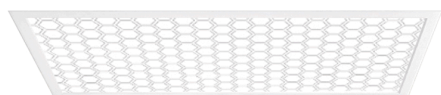

TIMBA GRILL - DALLE LED PRISMATIQUE UGR17 IP44 IRC98 32W 595X595X45MM