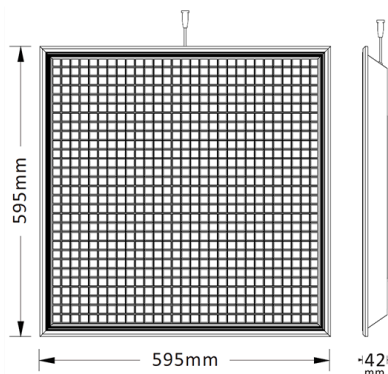

TIMBA GRILL - DALLE LED PRISMATIQUE UGR17 IP44 IRC98 32W 595X595X45MM