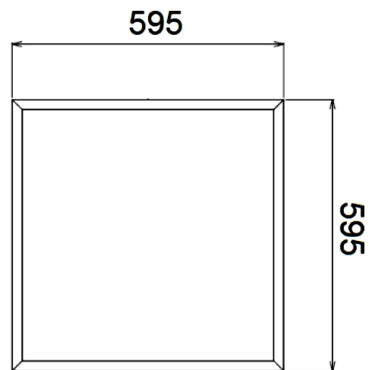

TIMBA - DALLE LED PRISMATIQUE UGR17 IP44 IRC98 30W/32W/34W/36W 595X595X9.7MM

TIMV3SEE
TIMV3SEEDA

PANEL TIMBA 600X600 SEERA 4000K
PANEL TIMBA 600X600 SEERA 4000K DALI

TIMBA GRILL - DALLE LED PRISMATIQUE UGR17 IP44 IRC98 32W 595X595X45MM

TIMSEE
TIMSEEDT8
TIMSEEZIG

PANEL TIMBA GRILL 32W SEERA 3000K-3500K-4000K UGR<17
PANEL TIMBA GRILL 32W SEERA DALI 3000K-4000K UGR<17
PANEL TIMBA GRILL 32W SEERA ZIGBEE 3000K-4000K UGR<17