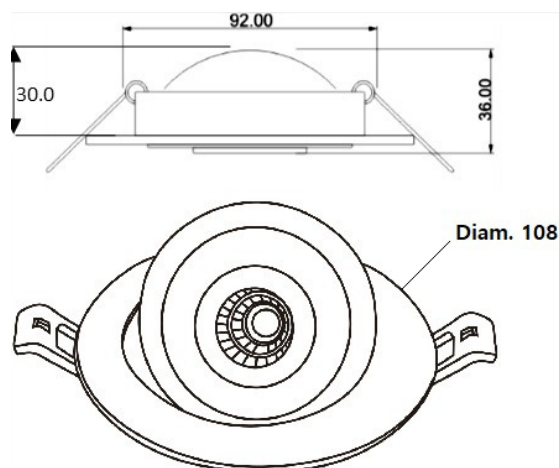

**SWING - SPOT LED ENCASTRE FONTE D'ALUMINIUM IP54 IRC>98 5W/6W/7W/8W
Ø109MM - H36MM**

**SWI7WSEE
SWI7WSEEZIG**

**SPOT SWING BLANC SEERA 3000K-3500K-4000K
SPOT SWING BLANC SEERA ZIGBEE 3000K-3500K-4000K**

**SWI7BSEE
SWI7BSEEZIG**

**SPOT SWING NOIR SEERA 3000K-3500K-4000K
SPOT SWING NOIR SEERA ZIGBEE 3000K-3500K-4000K**