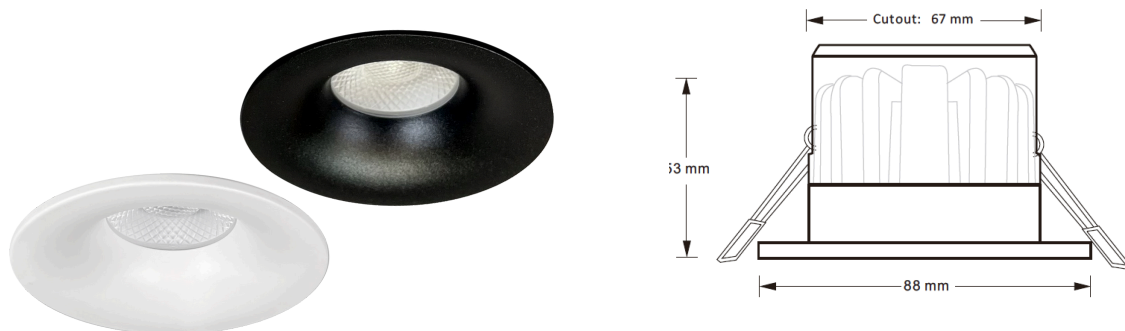

seera GAMME HABITAT

**SALSA - SPOT LED ENCASTRE BBC FONTE D'ALUMINIUM UGR<19 IP54 IRC>98
5W/6W/7W/8W Ø88MM - H53MM**

**SAL7WSEE
SAL7WSEEZIG**

**SPOT SALSA BLANC SEERA 3000K-3500K-4000K
SPOT SALSA BLANC SEERA ZIGBEE 3000K-3500K-4000K**

**SAL7BSEE
SAL7BSEEZIG**

**SPOT SALSA NOIR SEERA 3000K-3500K-4000K
SPOT SALSA NOIR SEERA ZIGBEE 3000K-3500K-4000K**