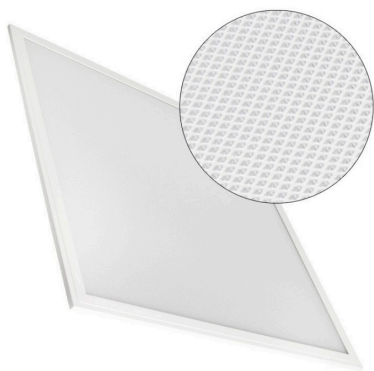

TIMBA - DALLE LED PRISMATIQUE UGR17 IP44 IRC98 30W/32W/34W/36W 595X595X9.7MM

TIMV3SEE
TIMV3SEEDA

PANEL TIMBA 600X600 SEERA 4000K
PANEL TIMBA 600X600 SEERA 4000K DALI

TIMBA GRILL - DALLE LED PRISMATIQUE UGR17 IP44 IRC98 32W 595X595X45MM

TIMSEE
TIMSEEDT8
TIMSEEZIG

PANEL TIMBA GRILL 32W SEERA 3000K-3500K-4000K UGR<17
PANEL TIMBA GRILL 32W SEERA DALI 3000K-4000K UGR<17
PANEL TIMBA GRILL 32W SEERA ZIGBEE 3000K-4000K UGR<17