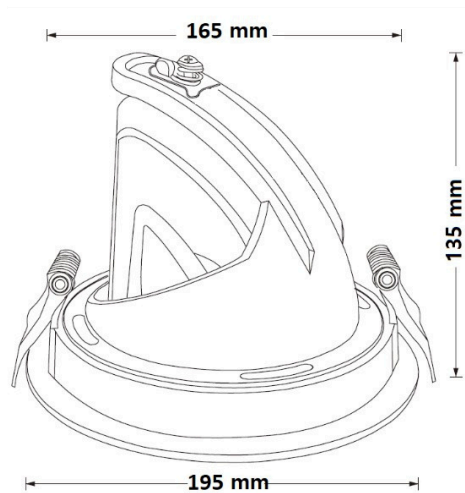

**SAMBA - DOWNLIGHT LED ENCASTRE ORIENTABLE 60° PIVOTANT 350°
ALUMINIUM IP40 IRC98 28W/38W Ø195MM - H135MM**

SAM38WSEE

DOWNLIGHT SAMBA BLANC 28W/38W SEERA CTC 3000K/3500K/4000K

SAM38BSEE

DOWNLIGHT SAMBA NOIR 28W/38W SEERA CTC 3000K/3500K/4000K